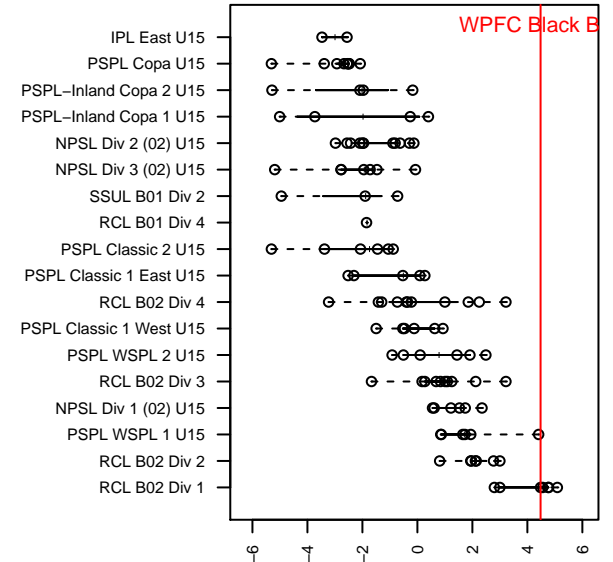

**attack and defense variance (black dot)
relative to other teams
and top 10 in region**

**attack and defense rating
relative to others at age
and all opponents in last 13 months**

Performance relative to 13 month average